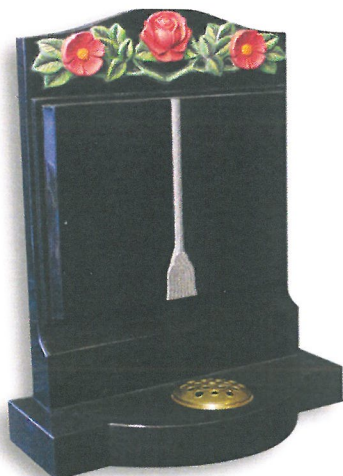

BOOK SHAPE MEMORIALS

FM70

- Black
- Book 24"x21"x4"
- Base 36"x18"x6"
- Canopy 32"x34"x4"
- Kerbs 26"x4"x3"
- Kerbs 36"x4"x3"
- Polished tassel sets off this curved page book and canopy top

FM71

- Black
- 27"x21"x3" / 24"x12"x3"
- Upright book with hand carved roses coloured and highlights to emphasize shape

FM72

- Coral Green
- 27"x21"x3" / 24"x12"x3"
- Classic upright book with modern base with flower planter

FM73

- Blue Pearl
- 27"x21"x3" / 24"x12"x3"
- Rich colour granite book headstone with a fine worked tassel

FM74

- Black
- 27"x21"x3" / 24"x12"x3"
- Dense Black book headstone with scooped corners and a fine worked tassel