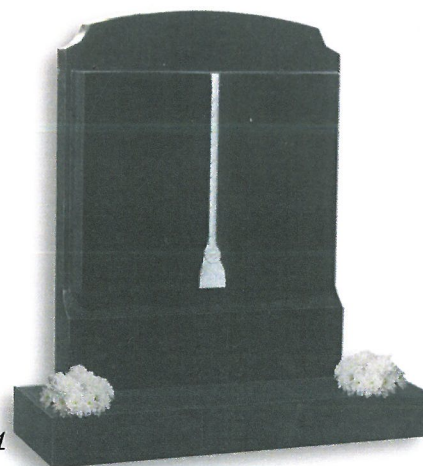

BOOK SHAPE MEMORIALS

FM70

- Black
- Book 24"x21"x4"
- Base 36"x18"x6"
- Canopy 32"x34"x4"
- Kerbs 26"x4"x3"
- Kerbs 36"x4"x3"
- Polished tassel sets off this curved page book and canopy top

FM71

- Black
- 27"x21"x3" / 24"x12"x3"
- Upright book with hand carved roses coloured and highlights to emphasize shape

FM72

- Coral Green
- 27"x21"x3" / 24"x12"x3"
- Classic upright book with modern base with flower planter

FM73

- Blue Pearl
- 27"x21"x3" / 24"x12"x3"
- Rich colour granite book headstone with a fine worked tassel

FM74

- Black
- 27"x21"x3" / 24"x12"x3"
- Dense Black book headstone with scooped corners and a fine worked tassel