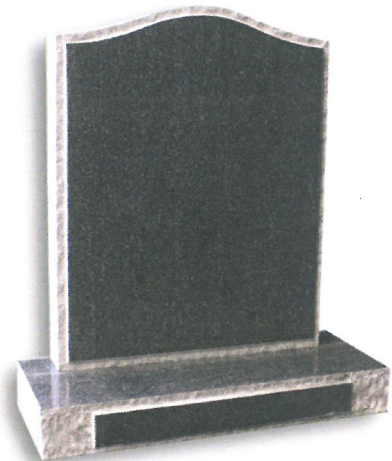

RUSTIC & HAND CARVED MEMORIALS

FM41

- *Stirling Grey*
- 27"×24"×4" / 27"×8"×6" / 30"×12"×3"
- *Impressive round top memorial with double rustic bases*

FM42

- *Millennium Grey*
- 30"×24"×4" / 30"×12"×4"
- *Round top memorial with natural rustic border and matching base,*

FM43

- *Pearl Grey*
- 27"×21"×3" / 24"×12"×3"
- *Honed finish triple round top with rustic edges*

FM44

- *Crystal Grey*
- 30"×24"×4" / 30"×12"×4"
- *Natural rustic border with lettering panel on base*

FM45

- *Indian Red*
- 27"×21"×3" / 24"×12"×3"
- *Rich coloured granite with detailed shoulders and natural rustic border that follows headstone shape*