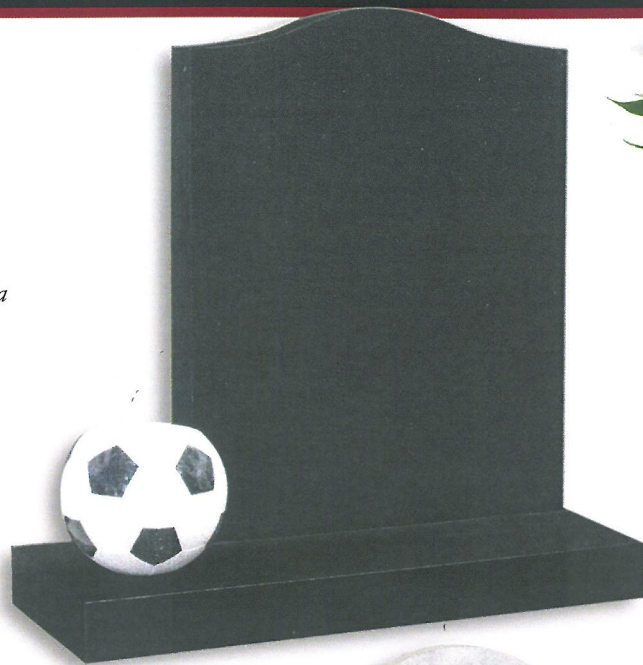

## CHILDREN'S MEMORIALS

### FM138

- Black
- 18"x15"x2" / 18"x10"x2" Football 8" Dia
- Football vase set against polished black classic OG top

### FM140

- Pearl Grey
- 21"x15"x2" / 18"x10"x2"
- Guardian Angel watching over sleeping child