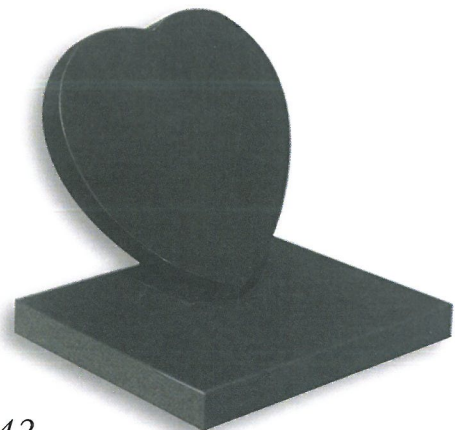

### FM138

- Black
- 18"x15"x2" / 18"x10"x2" Football 8" Dia
- Football vase set against polished black classic OG top

### FM139

- Black
- Book 12"x15"x2"
- Base 18"x12"x2"
- Overall 24"x18"
- Curved page book with kerb set

### FM140

- Pearl Grey
- 21"x15"x2" / 18"x10"x2"
- Guardian Angel watching over sleeping child

### FM141

- Indian Red & Opal Pink
- 18"x15"x2" / 24"x12"x2"
- Rich red granite inlaid with a contrasting colour