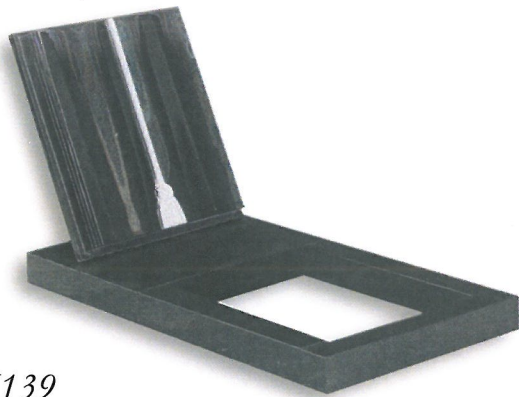

### FM138

- Black
- 18"x15"x2" / 18"x10"x2" Football 8" Dia
- Football vase set against polished black classic OG top

### FM139

- Black
- Book 12"x15"x2"
- Base 18"x12"x2"
- Overall 24"x18"
- Curved page book with kerb set

### FM140

- Pearl Grey
- 21"x15"x2" / 18"x10"x2"
- Guardian Angel watching over sleeping child

### FM141

- Indian Red & Opal Pink
- 18"x15"x2" / 24"x12"x2"
- Rich red granite inlaid with a contrasting colour