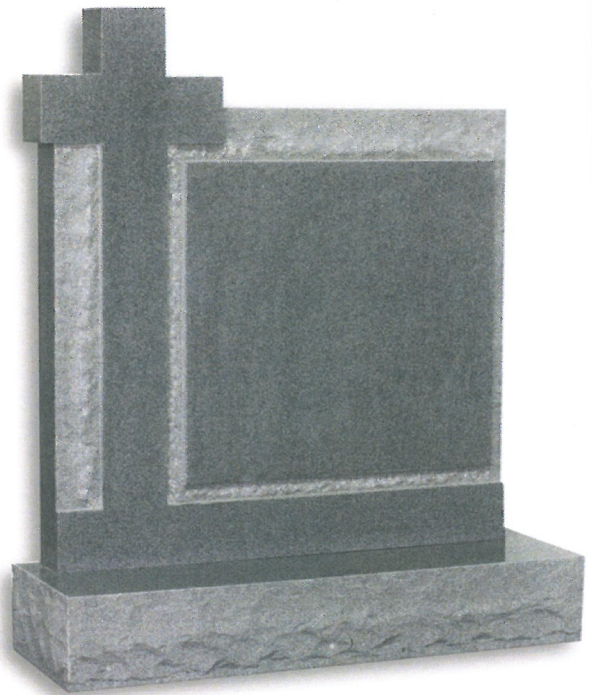

RUSTIC & HAND CARVED MEMORIALS

FM57

- Truro Grey
- 42"×18"×4" / 26"×10"×10"
- Tall classic rustic wheel Celtic cross

FM58

- Pearl Grey
- 30"×27"×4" / 30"×12"×4"
- Honed finished with rustic border highlighting the cross detail

FM59

- Black
- Cross 48"×24"×4"
- Dye 30"×24"×8"
- Base 36"×12"×4"
- All polished wheel cross with dye stone and lettering bases