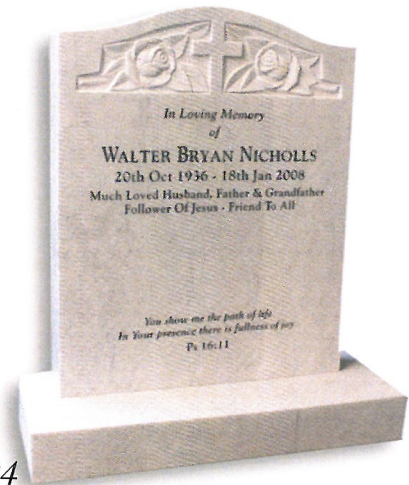

FM91

- Kendal Green
- 36"x24"x3" / 30"x12"x3"
- Gothic top enhanced by rustic edges and planter base

FM92

- Millennium Grey
- 27"x21"x3" / 24"x12"x3"
- Honed Mid Grey gothic top with contrasting sanded edges

FM93

- Beige Sand Stone
- 27"x21"x3" / 24"x12"x3"
- Deep carved flower enhances the rounded top of this memorial

FM94

- Carrara Marble
- 30"x24"x3" / 30"x12"x3"
- Centre cross enhanced by hand carved roses highlighted by black lettering