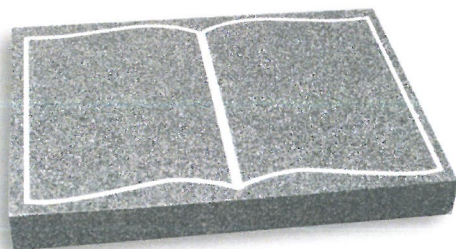

## CREMATION MEMORIALS

FM155

- Black
- 18"×12"×2"
- Cremation tablet with pin line border and rose

FM156

- Black
- 18"×12"×2"
- Black cremation tablet with simple gold border

FM157

- Stirling Grey
- 18"×18"×4/2"
- Desk with fully polished moulded border

FM158

- South African Dark Grey
- 15"×18"×4/2"
- Cremation desk

FM159

- Millennium Grey
- 12"×18"×2"
- Tablet with silver book outline

FM160

- Indian Red
- 15"×15"×4/2"
- Desk with moulded edge