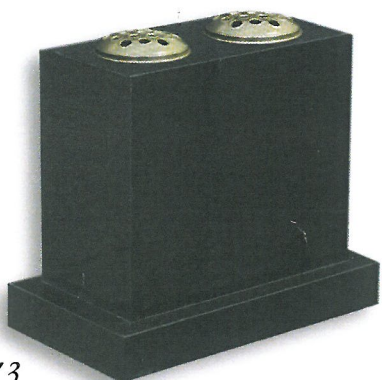

VASES & URNS

FM173

- Black
- Vase 8"x12"x6"
- Base 14"x10"x1"
- Double Vase

FM174

- Blue Pearl
- Vase 7"x7"x7"
- Base 8"x8"x3/4"
- Check Top Vase with base

FM175

- Tan Brown
- Vase 8"x8"x8"
- Base 9"x9"x3/4"
- Sq Vase and base with cross design

FM176

- Millennium Grey
- 6"x6"x6"
- Sq Vase with heart design

FM177

- Millennium Grey
- 8"x8"x8"
- Fully polished Vase with raised cross design

FM178

- Crystal Grey
- 6"x6"x6"
- Traditional Sq Vase