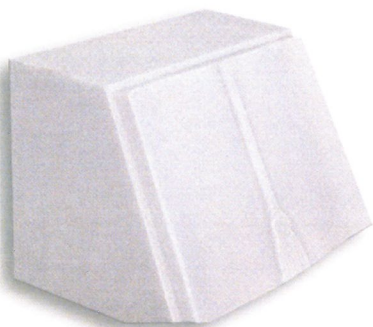

CREMATION MEMORIALS

FM149

- Black
- Desk 18"x18"x4/2"
- Vase 6"x18"x6"
- Curved page book on sloping desk table with double vase

FM150

- Black
- Tablet 12"x15"x2"
- Base 18"x10"x2"
- Rest 8"x6"x4"
- Upright cremation tablet

FM151

- Carrara Marble
- 10"x15"x10"
- Vase wedge with a curved book

FM152

- Blue Pearl
- 18"x18"x4/2"
- Cremation scroll

FM153

- Indian Red
- Wedge 15"x15"x3/2"
- Slab 18"x18"x2"

FM154

- Black
- 12"x18"x5"
- Flat page book with contrasting non reflective side