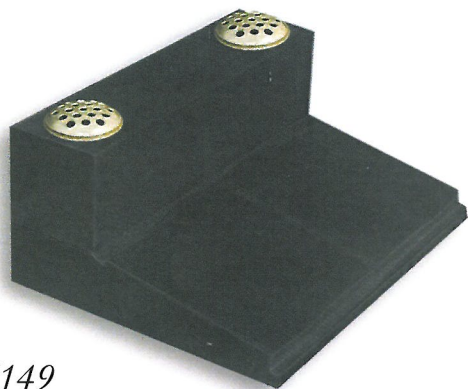

CREMATION MEMORIALS

FM149

- Black
- Desk 18"x18"x4/2"
- Vase 6"x18"x6"
- Curved page book on sloping desk table with double vase

FM150

- Black
- Tablet 12"x15"x2"
- Base 18"x10"x2"
- Rest 8"x6"x4"
- Upright cremation tablet

FM151

- Carrara Marble
- 10"x15"x10"
- Vase wedge with a curved book

FM152

- Blue Pearl
- 18"x18"x4/2"
- Cremation scroll

FM153

- Indian Red
- Wedge 15"x15"x3/2"
- Slab 18"x18"x2"

FM154

- Black
- 12"x18"x5"
- Flat page book with contrasting non reflective side