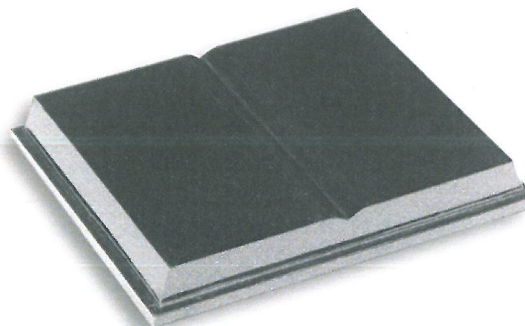

CREMATION MEMORIALS

FM149

- Black
- Desk 18"x18"x4/2"
- Vase 6"x18"x6"
- Curved page book on sloping desk table with double vase

FM150

- Black
- Tablet 12"x15"x2"
- Base 18"x10"x2"
- Rest 8"x6"x4"
- Upright cremation tablet

FM151

- Carrara Marble
- 10"x15"x10"
- Vase wedge with a curved book

FM152

- Blue Pearl
- 18"x18"x4/2"
- Cremation scroll

FM153

- Indian Red
- Wedge 15"x15"x3/2"
- Slab 18"x18"x2"

FM154

- Black
- 12"x18"x5"
- Flat page book with contrasting non reflective side