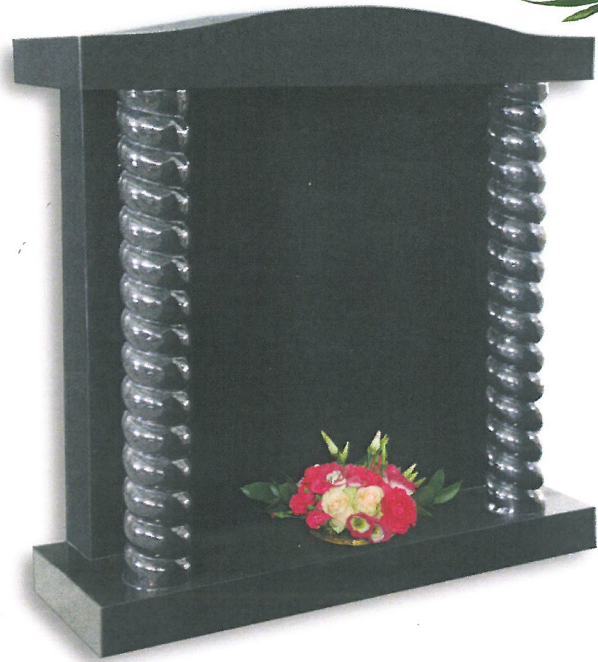

INDIVIDUAL MEMORIALS

FM109

- *Paradiso*
- *Cap 6"×26"×4"*
- *Plate 30"×24"×3"*
- *Base 32"×12"×4"*
- *Lettering panel capped with image of the last supper*

FM110

- *Black & Blue Pearl*
- *Cap 6"×36"×12"*
- *Plate 30"×30"×3"*
- *Columns 30"×4"×4"*
- *Base 36"×12"×3"*
- *Impressive Cap style memorial with contrasting spiral carved columns and curved back plate*

FM111

- *Black*
- *Cap 6"×36"×12"*
- *Plate 30"×30"×3"*
- *Columns 30"×4"×4"*
- *Base 36"×12"×4"*
- *Cap memorial with fluted columns. Contrasting granites can be used for columns*