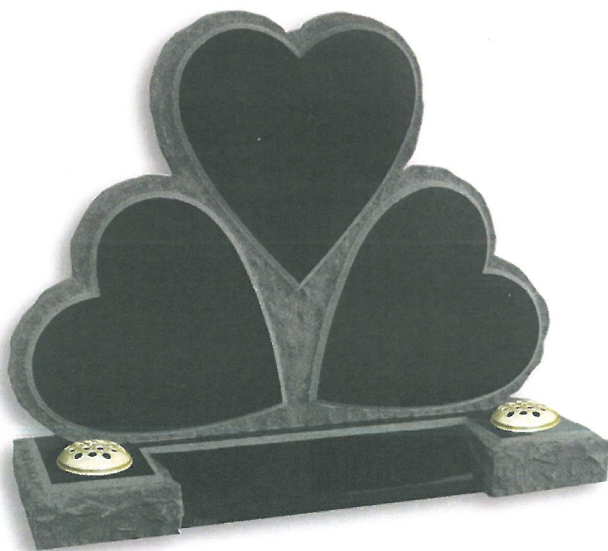

INDIVIDUAL MEMORIALS

FM125

- Millennium Grey
- 32"x24"x4" / 30"x12"x4"
- Scalloped heart with 2 raised token hearts giving an ideal place to place a photo plaque

FM126

- Indian Red
- 33"x26"x6" / 30"x12"x4"
- Hand carved angel cupping heart

FM127

- Black
- 34"x36"x4" / 36"x12"x4"
- Triple raised hearts highlighted by contrasting granite finish

FM128

- Royal Green
- 32"x32"x4" / 36"x12"x4"
- Inscription panel with a fully polished Celtic cross