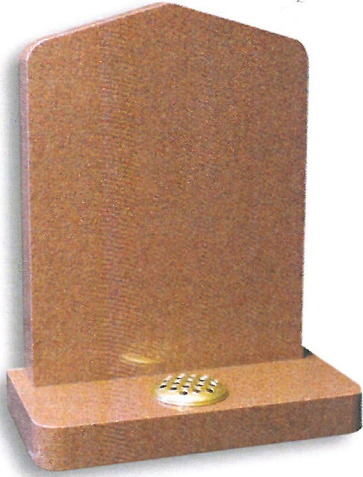

CEMETERY MEMORIALS

FM1

- Orient Red
- 27"×21"×3" / 24"×12"×3"
- Centre Peon with rounded shoulders and matching base

FM2

- Blue Pearl
- 27"×21"×3" / 24"×12"×3"
- Barrel sided memorial with splayed base

FM3

- M-13 Dark Grey
- 27"×21"×3" / 24"×12"×3"
- Left sided Anton with chamfered base

FM4

- Blue Pearl
- 27"×21"×3" / 24"×12"×5"
- Classic shaped Anton with extra thick base

FM5

- Millennium Grey
- 27"×21"×3" / 24"×12"×3"
- Right sided Anton with sq base

FM6

- Blue Pearl
- 30"×24"×4" / 30"×12"×4"
- Unique memorial with angled sides and splayed base