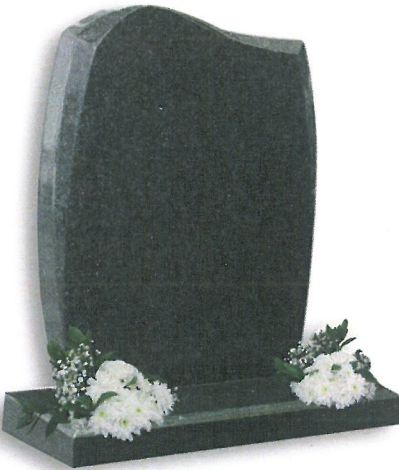

CEMETERY MEMORIALS

FM1

- Orient Red
- 27"×21"×3" / 24"×12"×3"
- Centre Peon with rounded shoulders and matching base

FM2

- Blue Pearl
- 27"×21"×3" / 24"×12"×3"
- Barrel sided memorial with splayed base

FM3

- M-13 Dark Grey
- 27"×21"×3" / 24"×12"×3"
- Left sided Anton with chamfered base

FM4

- Blue Pearl
- 27"×21"×3" / 24"×12"×5"
- Classic shaped Anton with extra thick base

FM5

- Millennium Grey
- 27"×21"×3" / 24"×12"×3"
- Right sided Anton with sq base

FM6

- Blue Pearl
- 30"×24"×4" / 30"×12"×4"
- Unique memorial with angled sides and splayed base