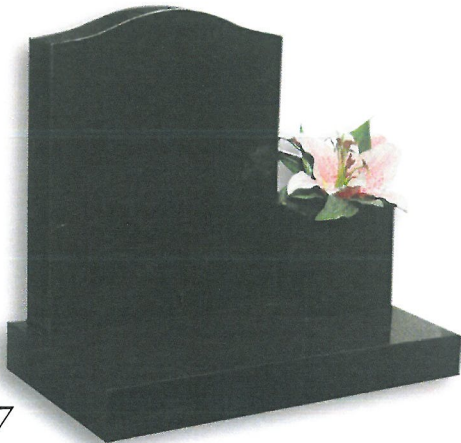

## CHILDREN'S MEMORIALS

**FM143**

- Royal Green
- Heart 18"x15"x2"
- Desk 18"x18"x3/1.5"
- Desk base gives more inscription space

**FM144**

- Pearl Grey
- Headstone 18"x12"x2"
- Base 15"x10"x2"
- Vase 6"x6"x6"

**FM145**

- Opal Pink
- Book 12"x12"x2"
- Base 15"x10"x2"
- Rests 8"x4"x2"
- Curved Page book with unpolished fine carved tassel

**FM146**

- Blue Pearl
- Headstone 12"x15"x2"
- Desk 18"x18"x3/1.5"
- Cremation headstone with sloping desk for additional inscriptions

**FM147**

- Black
- Headstone 15"x12"x2"
- Base 18"x12"x2"
- Vase 6"x6"x6"
- Cremation memorial with side vase

**FM148**

- White Pearl
- Heart 15"x15"x3"
- Base 18"x12"x2"
- Rest 12"x3"x2"
- Rounded heart creating a cushioned effect