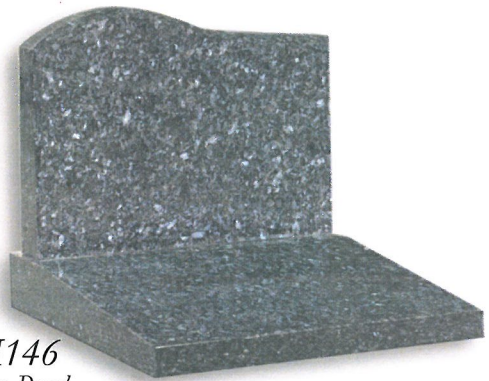

## CHILDREN'S MEMORIALS

**FM143**

- Royal Green
- Heart 18"x15"x2"
- Desk 18"x18"x3/1.5"
- Desk base gives more inscription space

**FM144**

- Pearl Grey
- Headstone 18"x12"x2"
- Base 15"x10"x2"
- Vase 6"x6"x6"

**FM145**

- Opal Pink
- Book 12"x12"x2"
- Base 15"x10"x2"
- Rests 8"x4"x2"
- Curved Page book with unpolished fine carved tassel

**FM146**

- Blue Pearl
- Headstone 12"x15"x2"
- Desk 18"x18"x3/1.5"
- Cremation headstone with sloping desk for additional inscriptions

**FM147**

- Black
- Headstone 15"x12"x2"
- Base 18"x12"x2"
- Vase 6"x6"x6"
- Cremation memorial with side vase

**FM148**

- White Pearl
- Heart 15"x15"x3"
- Base 18"x12"x2"
- Rest 12"x3"x2"
- Rounded heart creating a cushioned effect