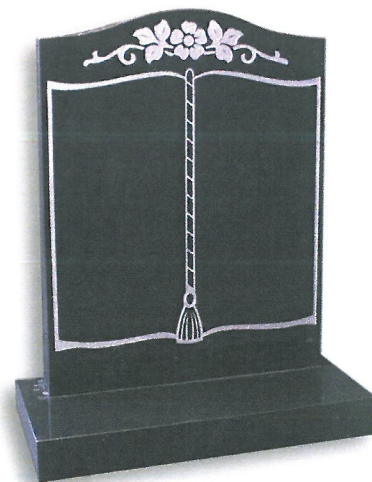

CEMETERY MEMORIALS

FM25

- Black
- 30"x24"x3" / 30"x12"x3"
- Hand painted image of the Last Supper. Any design can be replicated

FM26

- Black
- 27"x21"x3" / 24"x12"x3"
- Silver sand blasted design and stop chamfer. Any design can be sand,blasted

FM27

- Karin Grey
- 27"x21"x3" / 24"x12"x3"
- Elegant light grey granite memorial

FM28

- Balmoral Red
- 30"x24"x3" / 30"x12"x3"
- OG top with church window ornament

FM29

- Black
- 27"x21"x3" / 24"x12"x3"
- Hand carved rope border with delicately inlaid flower design

FM30

- Black
- 30"x24"x3" / 30"x12"x3"
- Delicate hand etched book and rose design