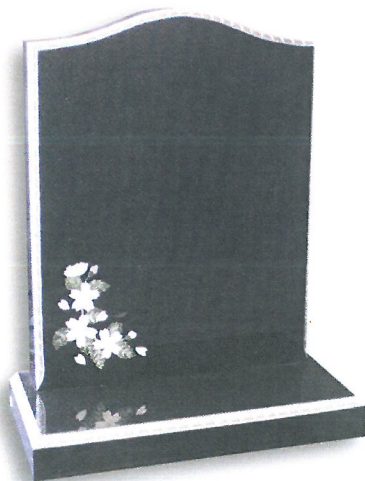

CEMETERY MEMORIALS

FM25

- Black
- 30"x24"x3" / 30"x12"x3"
- Hand painted image of the Last Supper. Any design can be replicated

FM26

- Black
- 27"x21"x3" / 24"x12"x3"
- Silver sand blasted design and stop chamfer. Any design can be sand,blasted

FM27

- Karin Grey
- 27"x21"x3" / 24"x12"x3"
- Elegant light grey granite memorial

FM28

- Balmoral Red
- 30"x24"x3" / 30"x12"x3"
- OG top with church window ornament

FM29

- Black
- 27"x21"x3" / 24"x12"x3"
- Hand carved rope border with delicately inlaid flower design

FM30

- Black
- 30"x24"x3" / 30"x12"x3"
- Delicate hand etched book and rose design