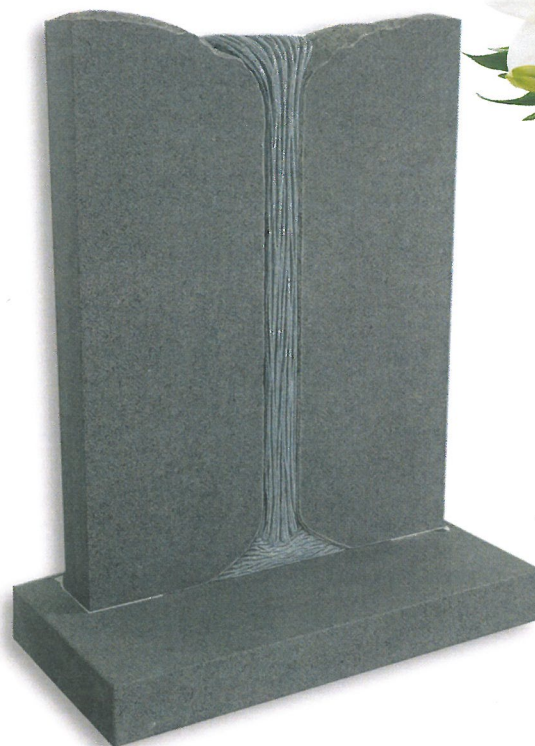

INDIVIDUAL MEMORIALS

FM103

- Black
- 27"×27"×3" / 24"×12"×3"
- Dense Black memorial with a finely carved cross and rose enhanced and highlighted by paint effect

FM104

- South African Dark Grey
- 30"×24"×3" / 30"×12"×3"
- Waterfall carving divides memorial making it suitable for 2 inscriptions

FM105

- Bahama Blue
- 34"×26"×5" / 30"×12"×4"
- A modern circular memorial with bevelled edges