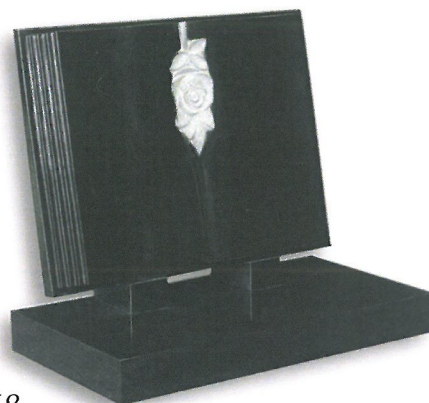

## FM65

- South African Dark Grey
- Book 18"x24"x3"
- Base 27"x12"x3"
- Rests 15"x5"x3"
- Curved page book with fine carved tassel, higher rests to accommodate centre flowers

## FM66

- Stirling Grey
- Book 12"x12"x3"
- Base 13"x13"x2"
- Wedge Rests 8"x6"x4"
- Small deep carved curved page book with deep base giving room for flower container

## FM67

- South African Dark Grey
- Book 18"x24"x3"
- Base 27"x15"x3"
- Rests 12"x5"x3"
- Classic curved page book with fine carved tassel